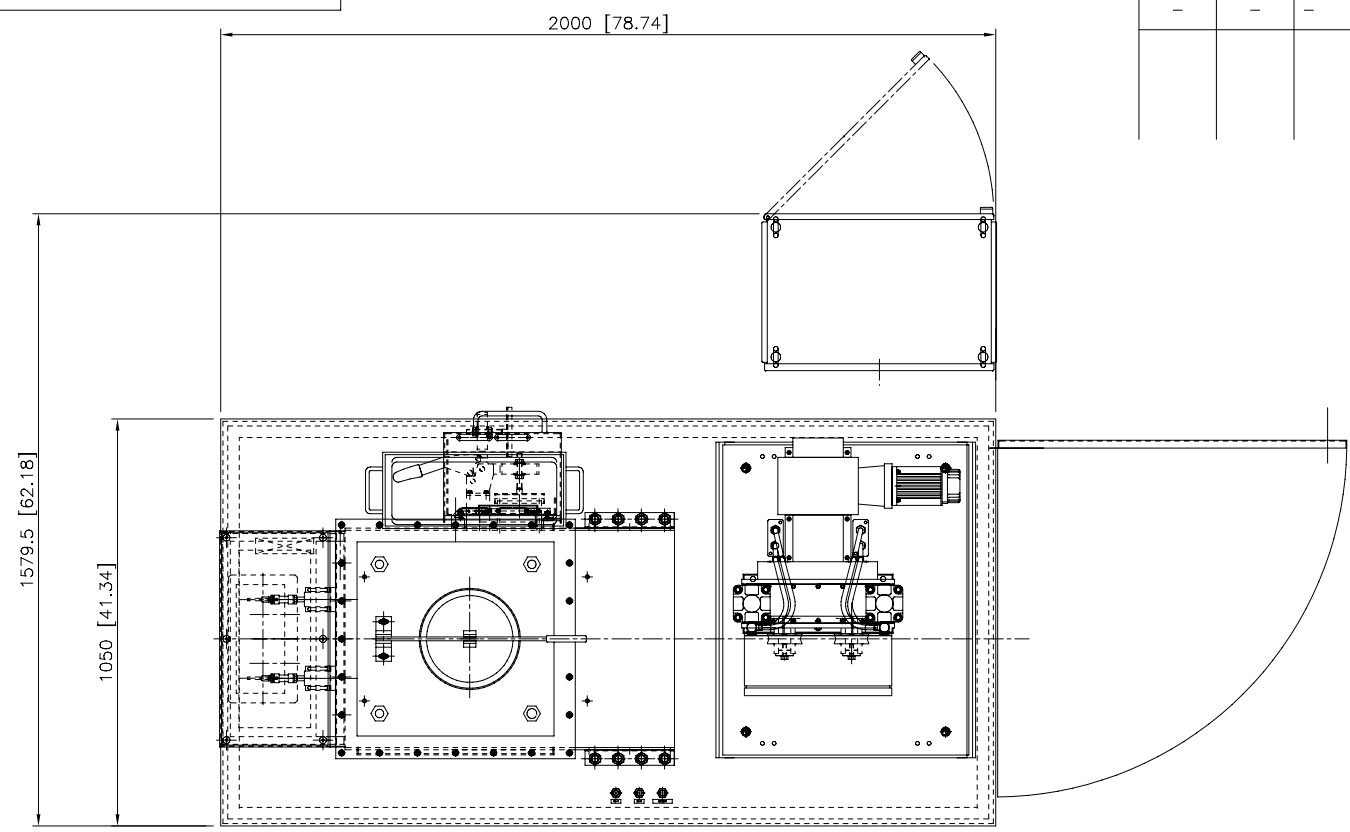

ISSUE	ECN	CHANGE	DATE	BY
-	-	-	-	-

MATERIAL:	WEIGHT: 2000 kg	DRAWN BY	CJK (IS)	TITLE
FINISH :-		DATE	21.08.07	RMJ 025 GENERAL ASSY LEFT HAND TOUCH SCREEN CONTROLS , 1861 TYPE WITHDRAWAL AC SERVO DRIVE , RIGHT HAND DUMP
GENERAL TOLERANCE N/A		SCALE	1:20	
		DIMENSIONS IN mm	USED ON	RD16838-2
			SIMILAR TO	