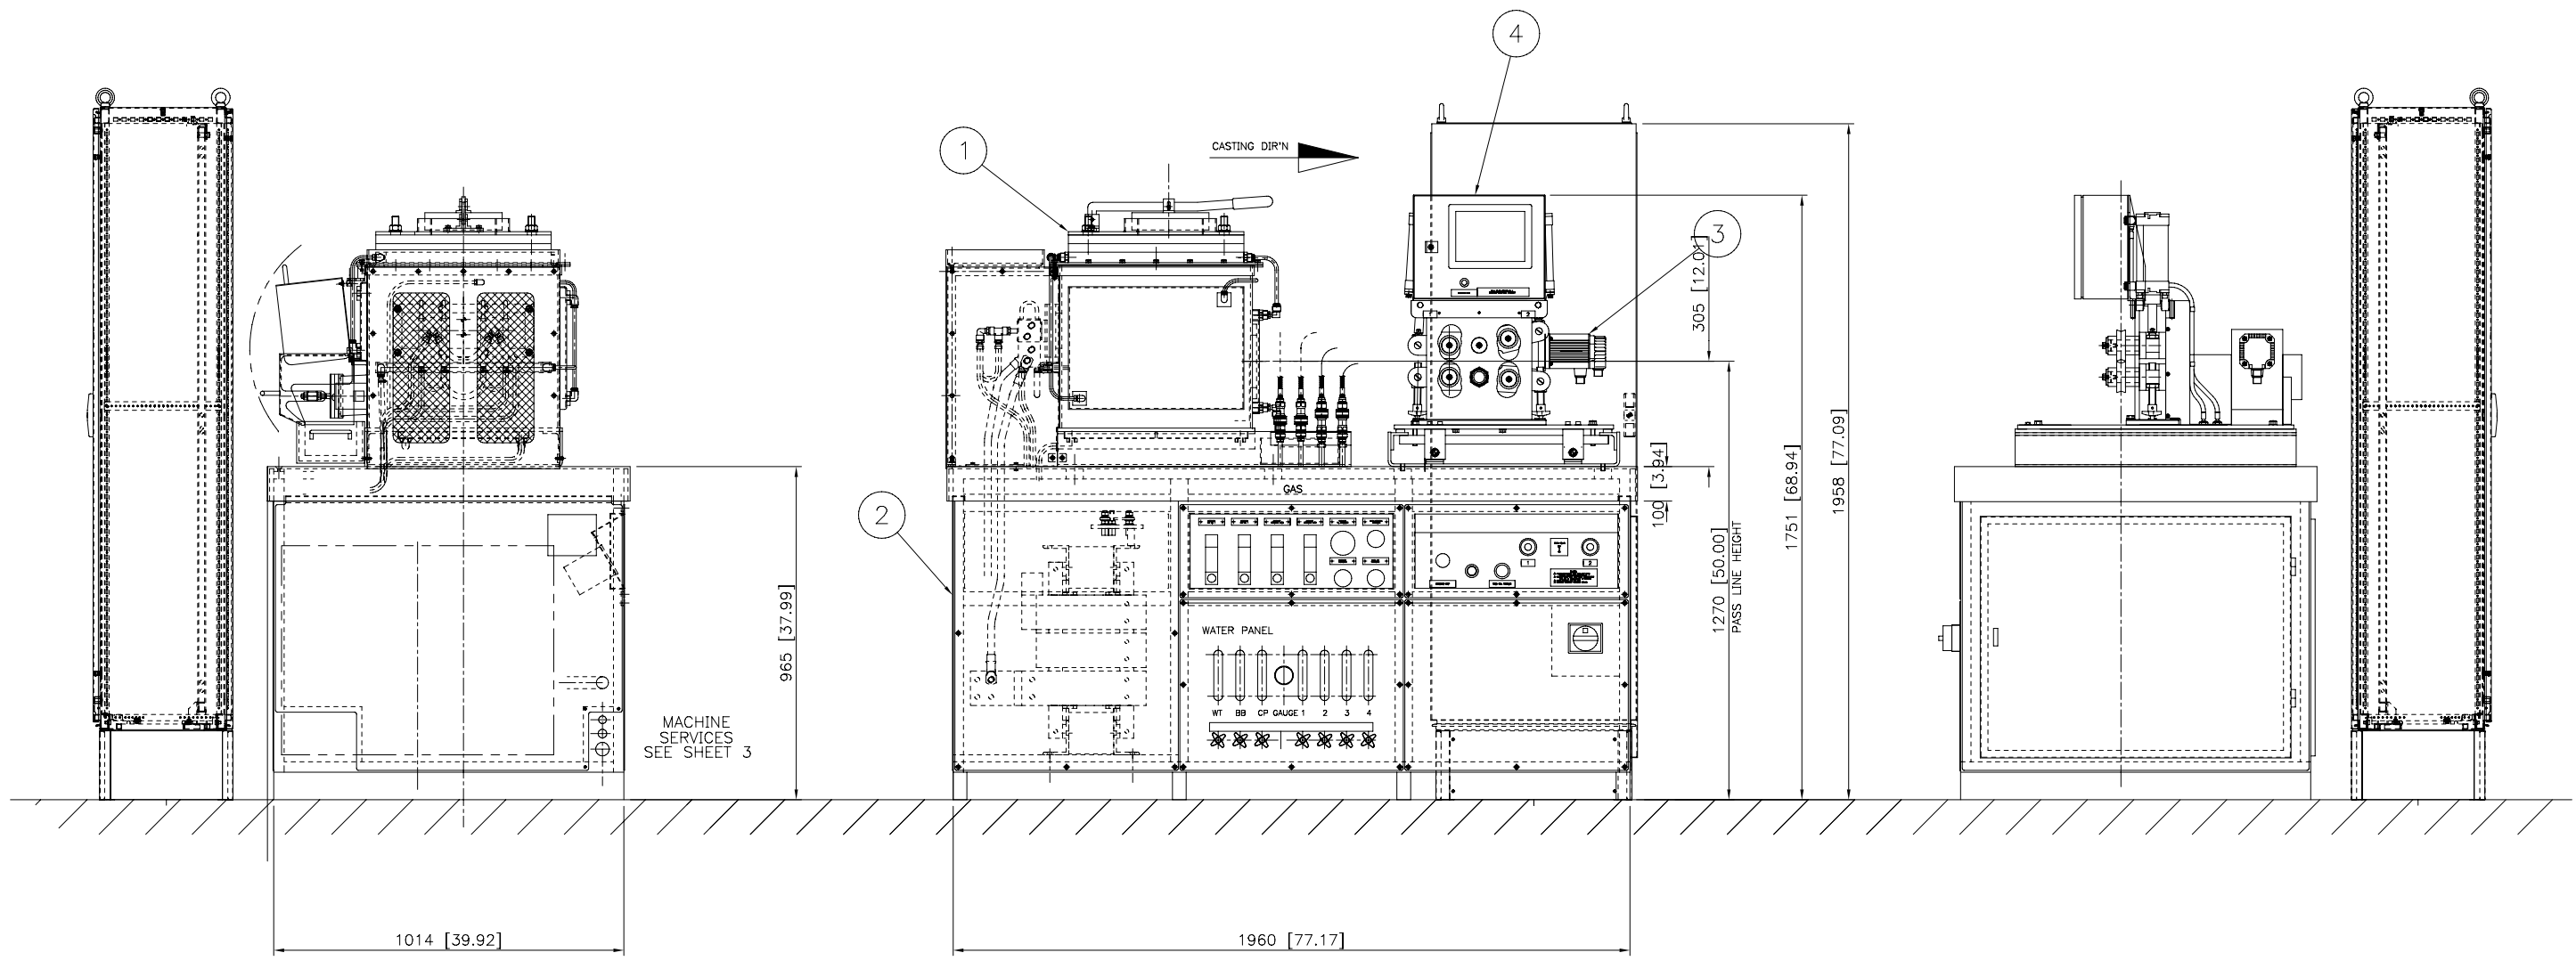

ISSUE	ECN	CHANGE	DATE	BY
-	-	-	-	-

MATERIAL:	WEIGHT: 2000 kg	DRAWN BY	CJK (IS)	TITLE
FINISH :-		DATE	21.08.07	RMJ 025 GENERAL ASSY LEFT HAND TOUCH SCREEN CONTROLS , 1861 TYPE WITHDRAWAL AC SERVO DRIVE , RIGHT HAND DUMP
GENERAL TOLERANCE N/A		SCALE	1:20	
		DIMENSIONS IN mm	USED ON	RD16838-2
			SIMILAR TO	